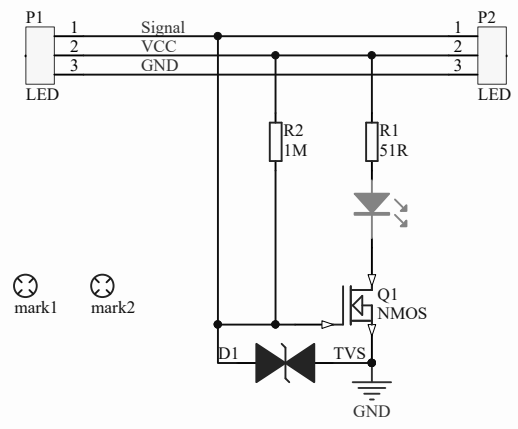

C

C

D

D

Title: Gravity Color Flash LED	SKU: DFR0474
Drawn: LF-CD	Revision: V1.0
Page: 1 of 1	Size: A4
Date: 2016/12/27	Time: 10:02:16

1

2

3