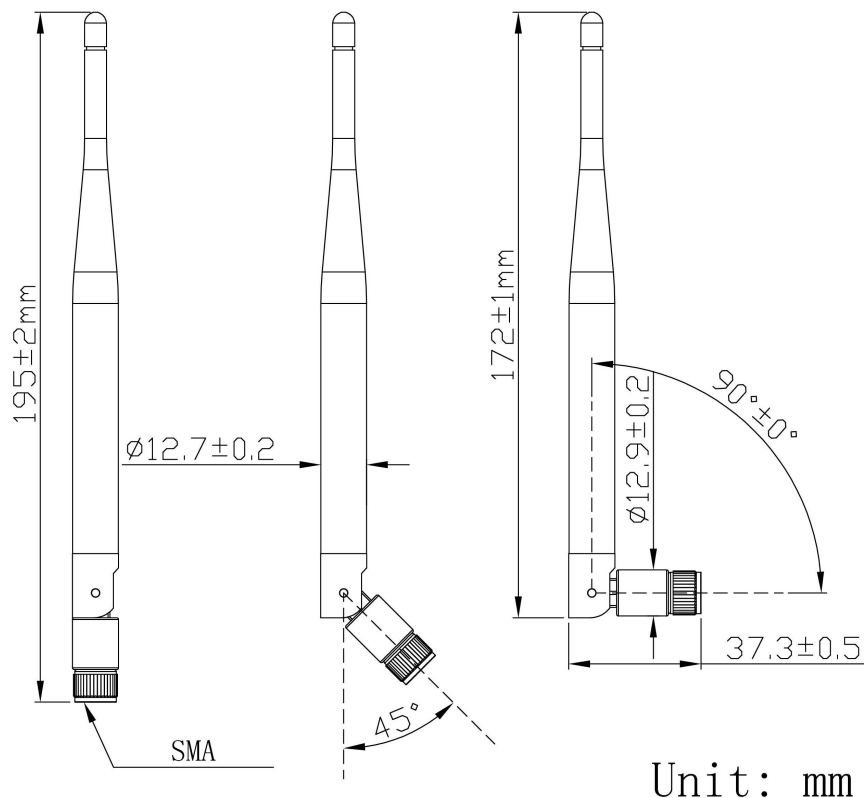

WIFI Antenna

JCW410

DIMENSIONS

JIAXING JINCHANG ELECTRONIC TECHNOLOGY CO.,LTD

Add: 398#,Zhenye Road, South Street, Jiaxing, Zhejiang, China

Http:// www.jinchanggps.com

E-mail:jcgps@vip.163.com

Tel: 86-0573-83692157/83692605/83958637 Fax:86-0573-83958635

SPECIFICATIONS

Item	Specifications	
Antenna	Frequency Range	2400~2483.5MHz
	Band Width	83.5MHz
	Polarization	Linear
	Gain	5dBi
	V.S.W.R	<2.0
	Impedance	50 Ω
	Connector	SMA Male or others
Environmental	Operating Temperature	-40°C~+85°C
	Vibration	10 to 55Hz with 1.5mm amplitude 2hours
	Environmentally Friendly	ROHS Compliant