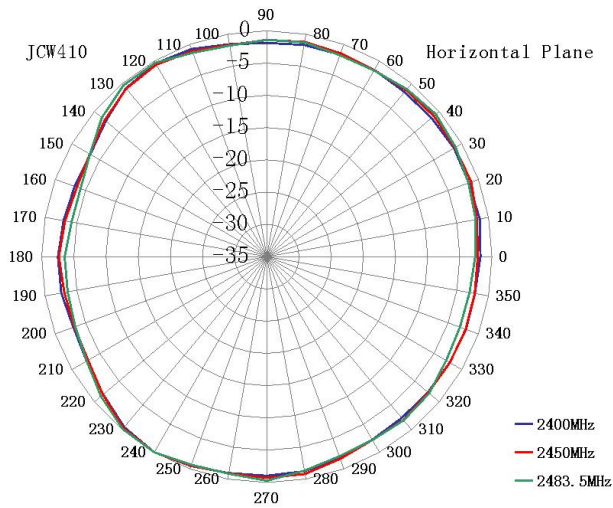

Jinchang Electron Global Service