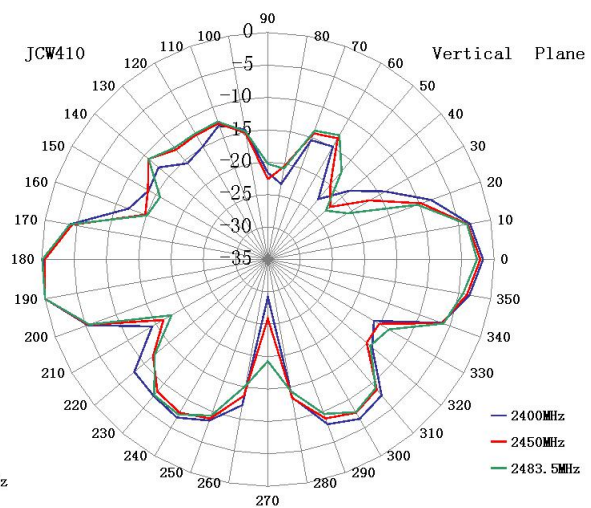

Jinchang Electron Global Service